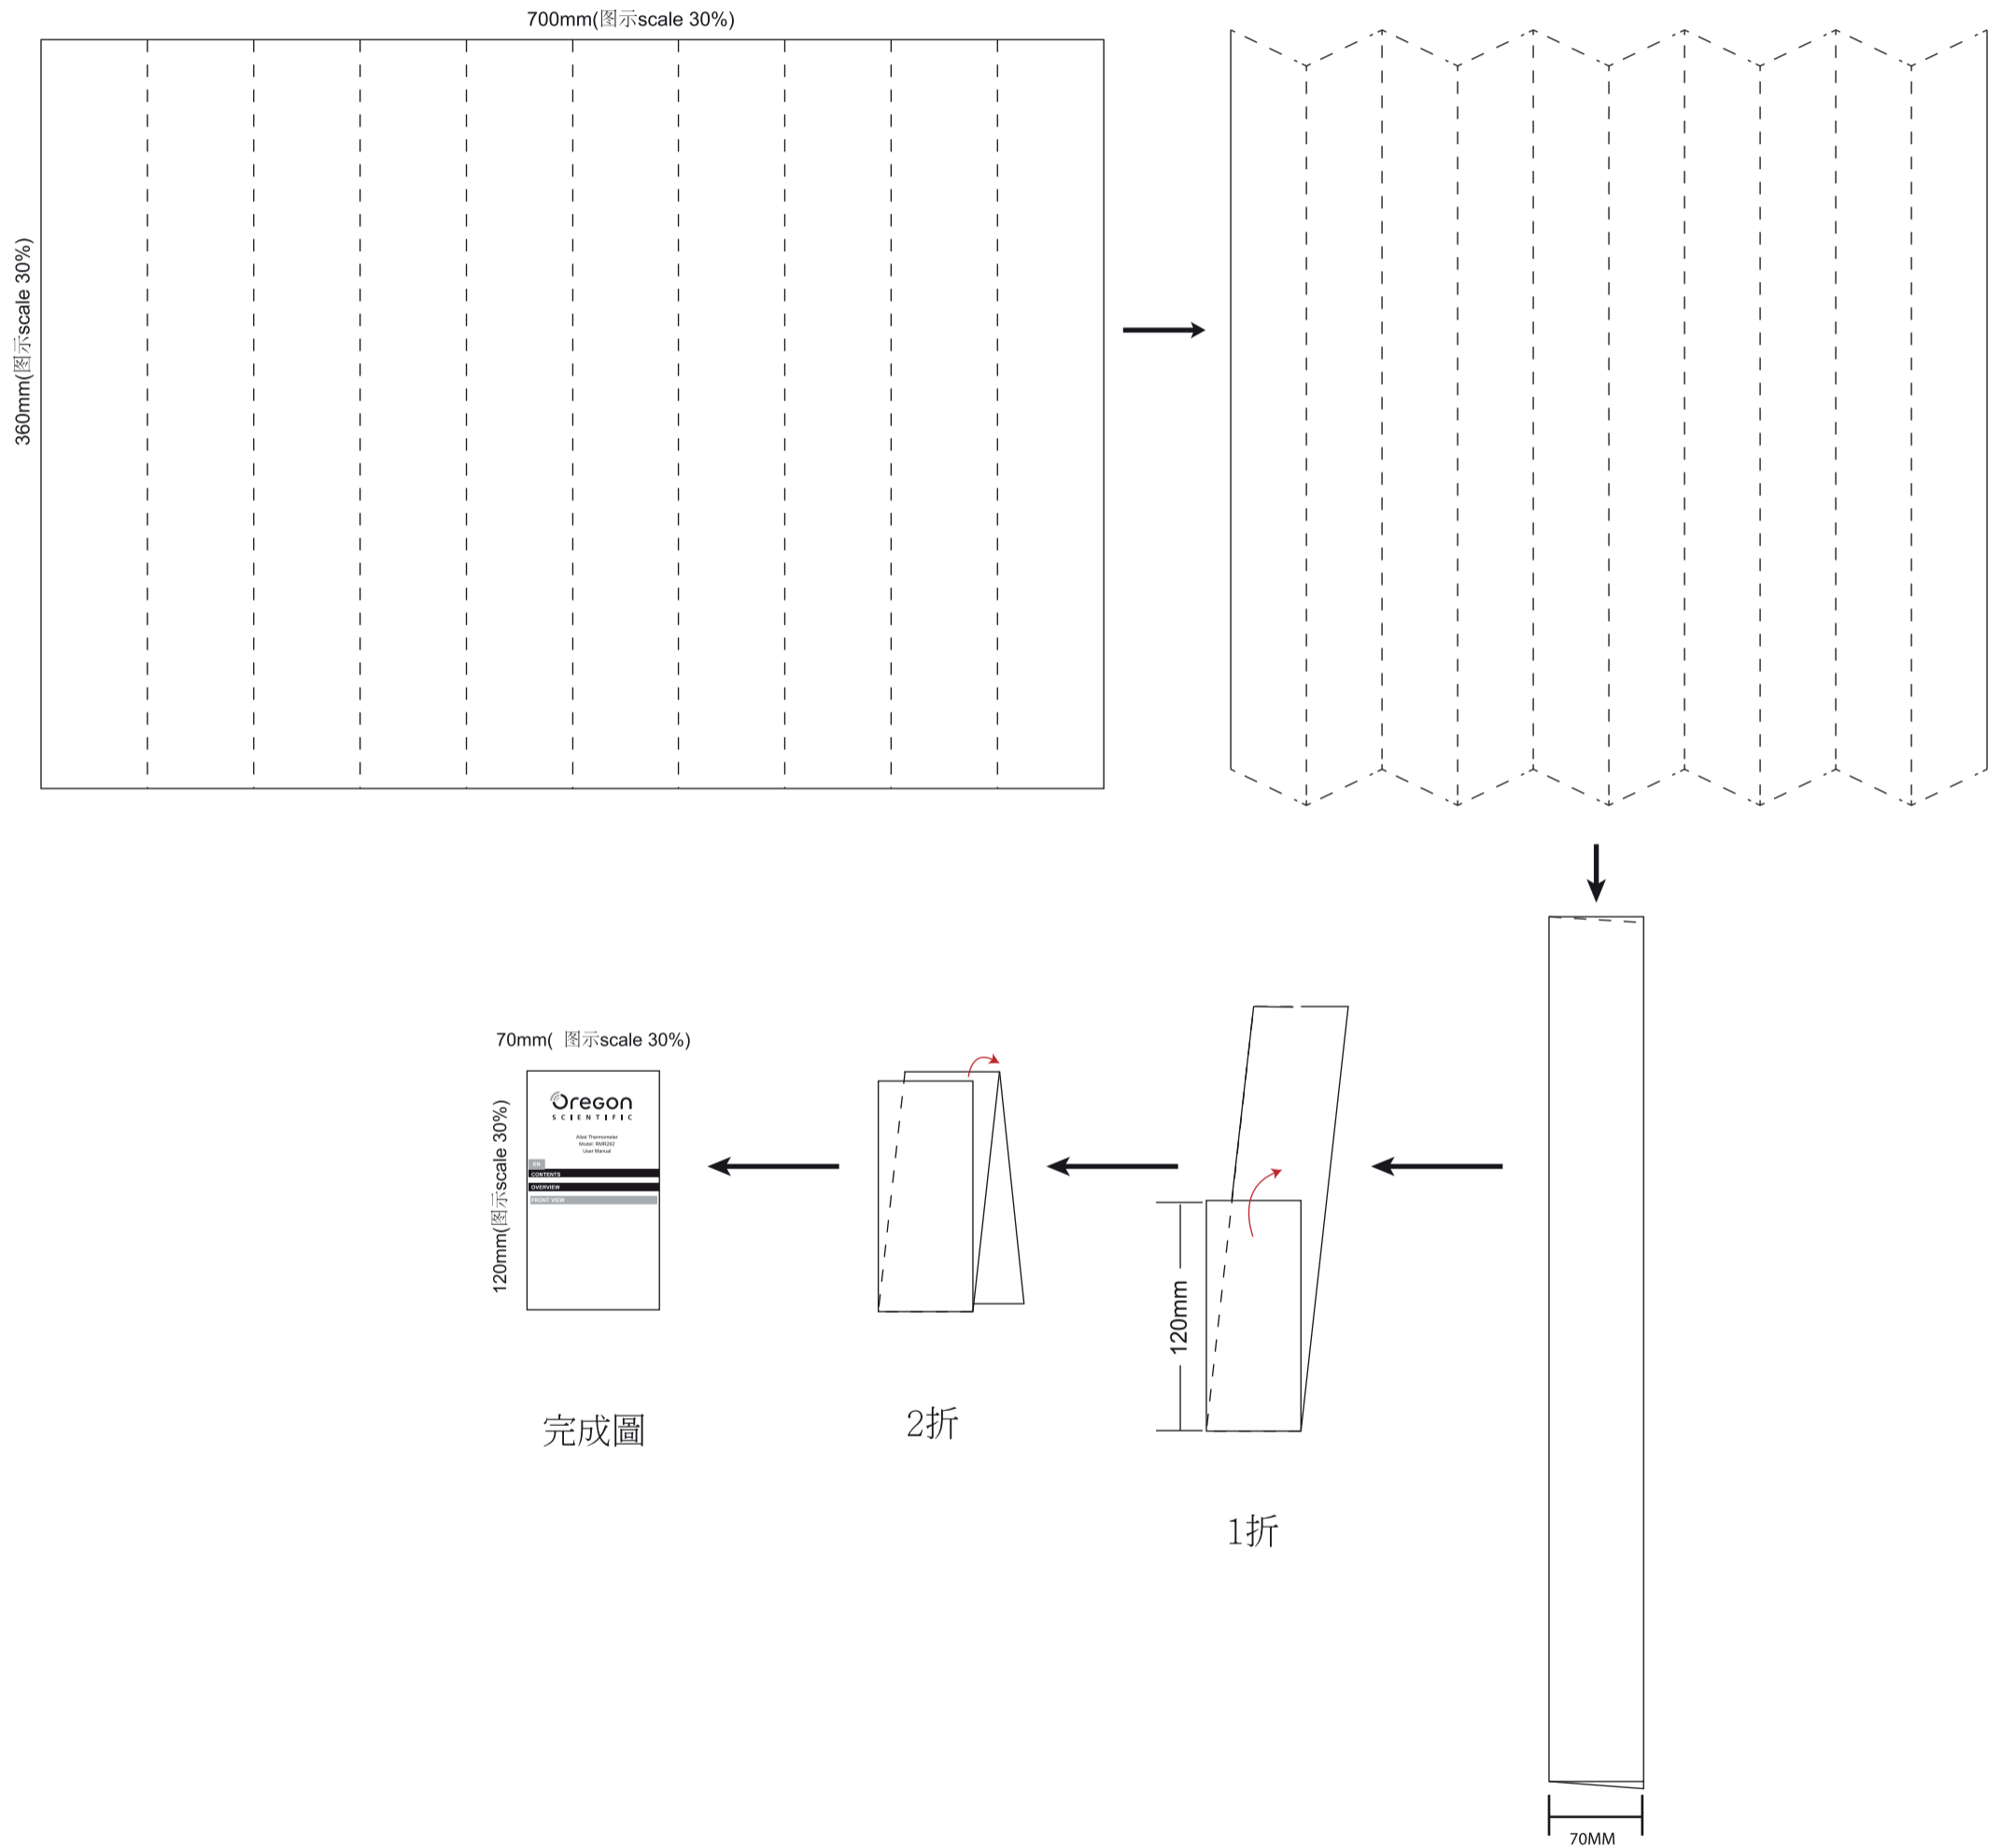

Model:RMR262(EU)
Size: L700x360mm
Color: 1C+1C black
Material: 80GSM Woodfree Paper
Folding: Accordion 9 folds+2Folds,
folding Size: 70x120mm

RMR262 MU FOLDING

備註：以上說明書摺疊方式僅供參考.